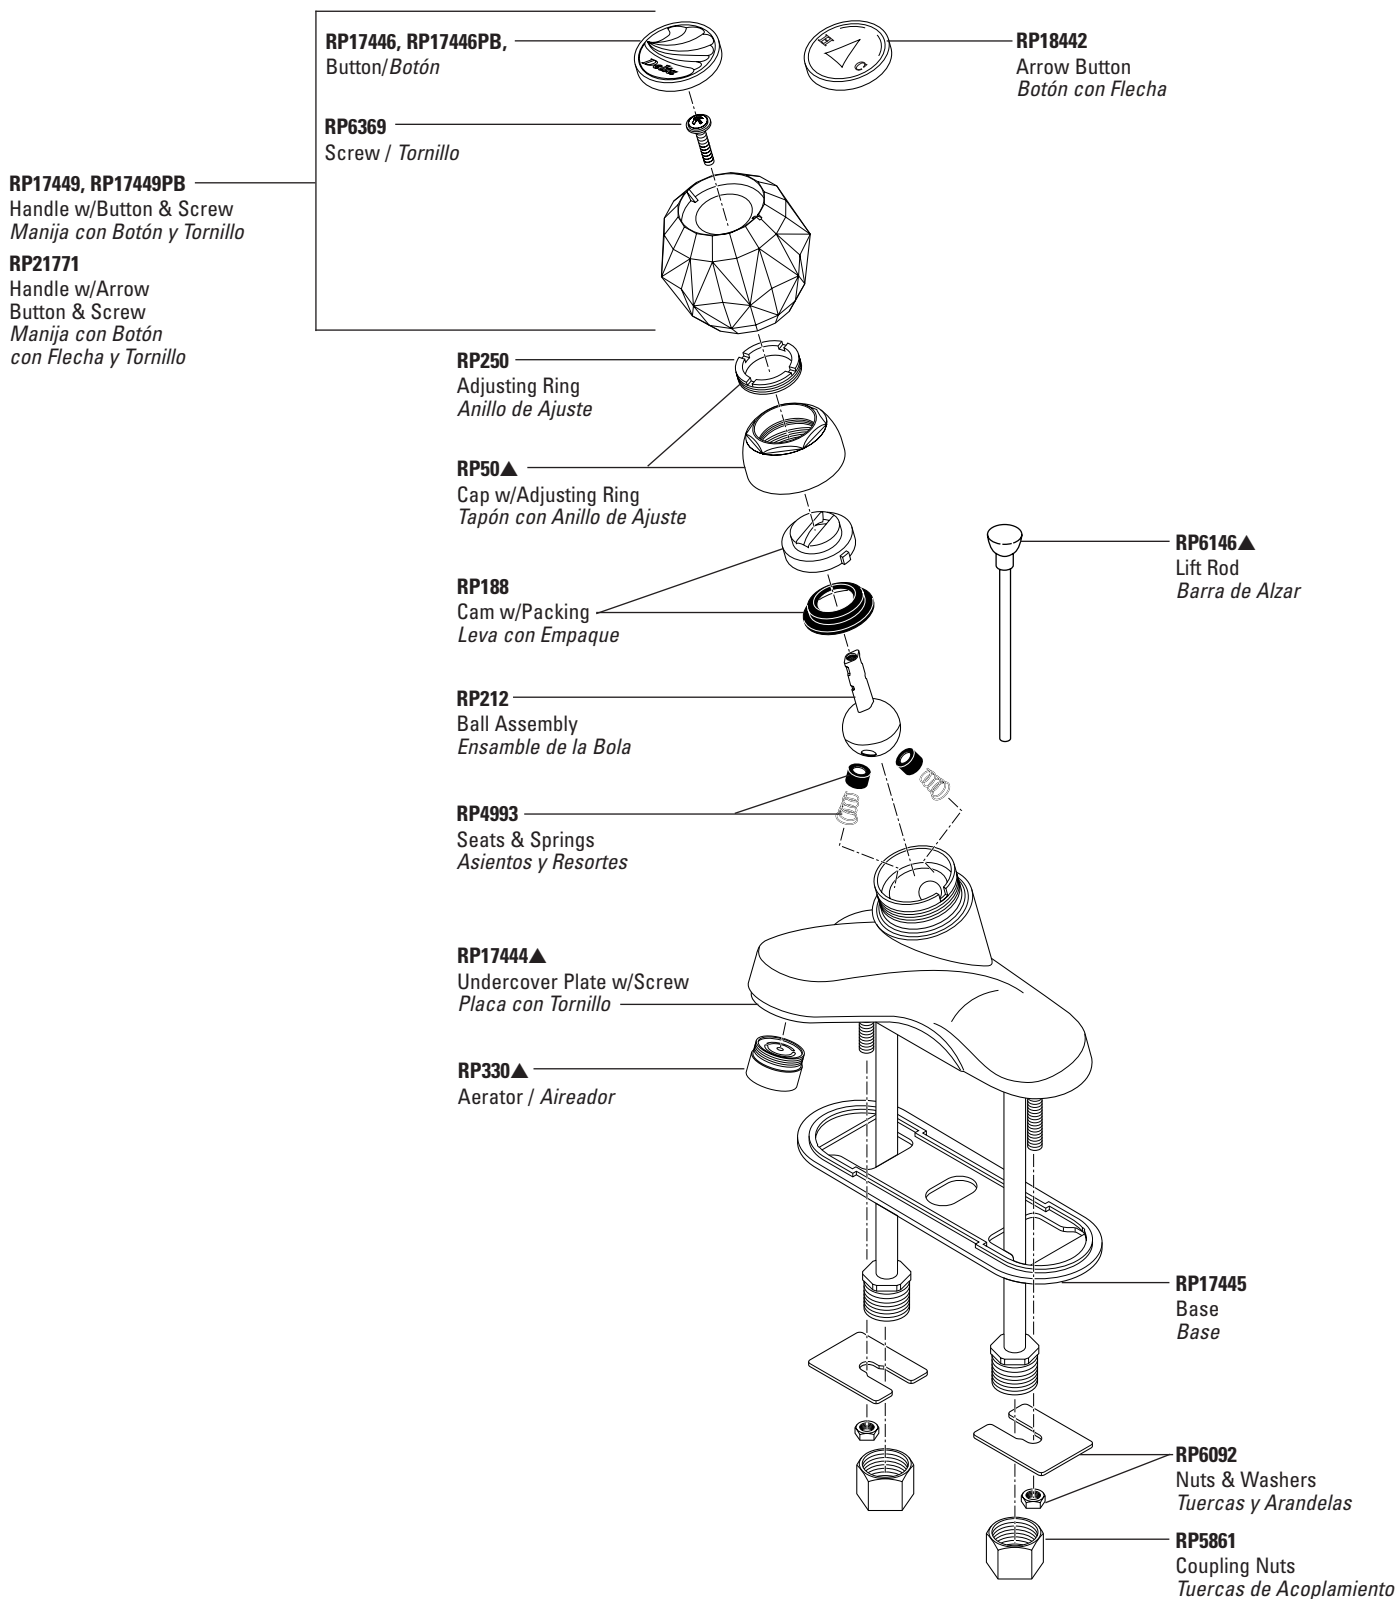

Single Handle Lavatory Faucets

Llave (Mezcladora) MonoControl para Lavamanos

Classic Series Models/Modelos 502, 503* & 522 Series

LAVATORY

Refer to pages 100–101 for lavatory drain assemblies. / Para ensamble de drenaje para lavamanos refierase a las paginas 100–101.